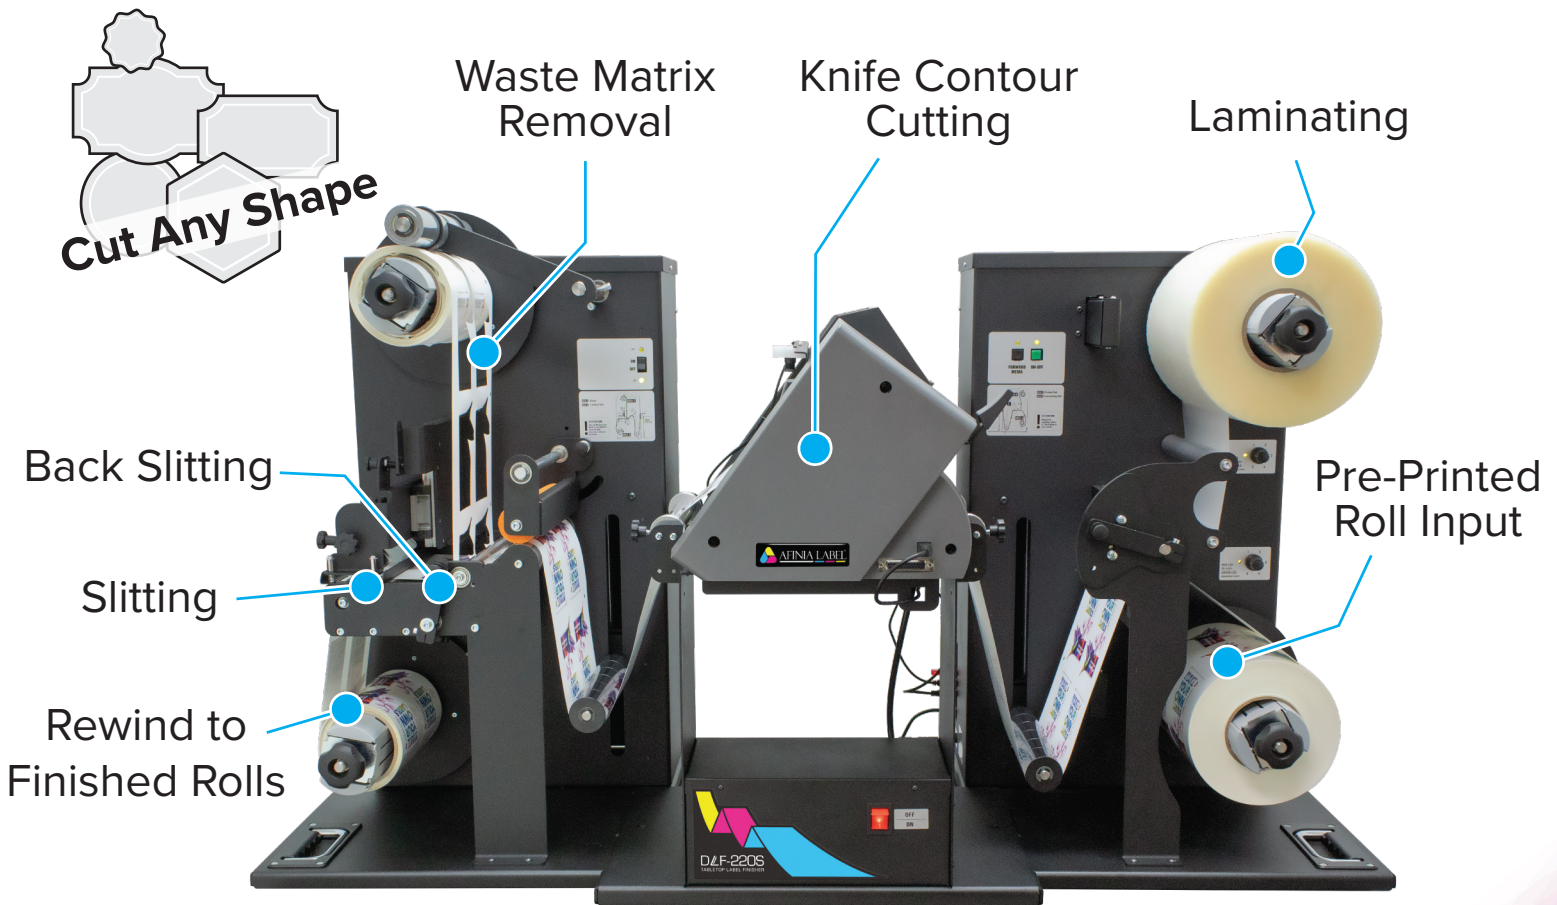

Pictured: DLF-220S

Zaplabeler.com

US Office
sales@zaplabeler.com
+1 800.617.5251